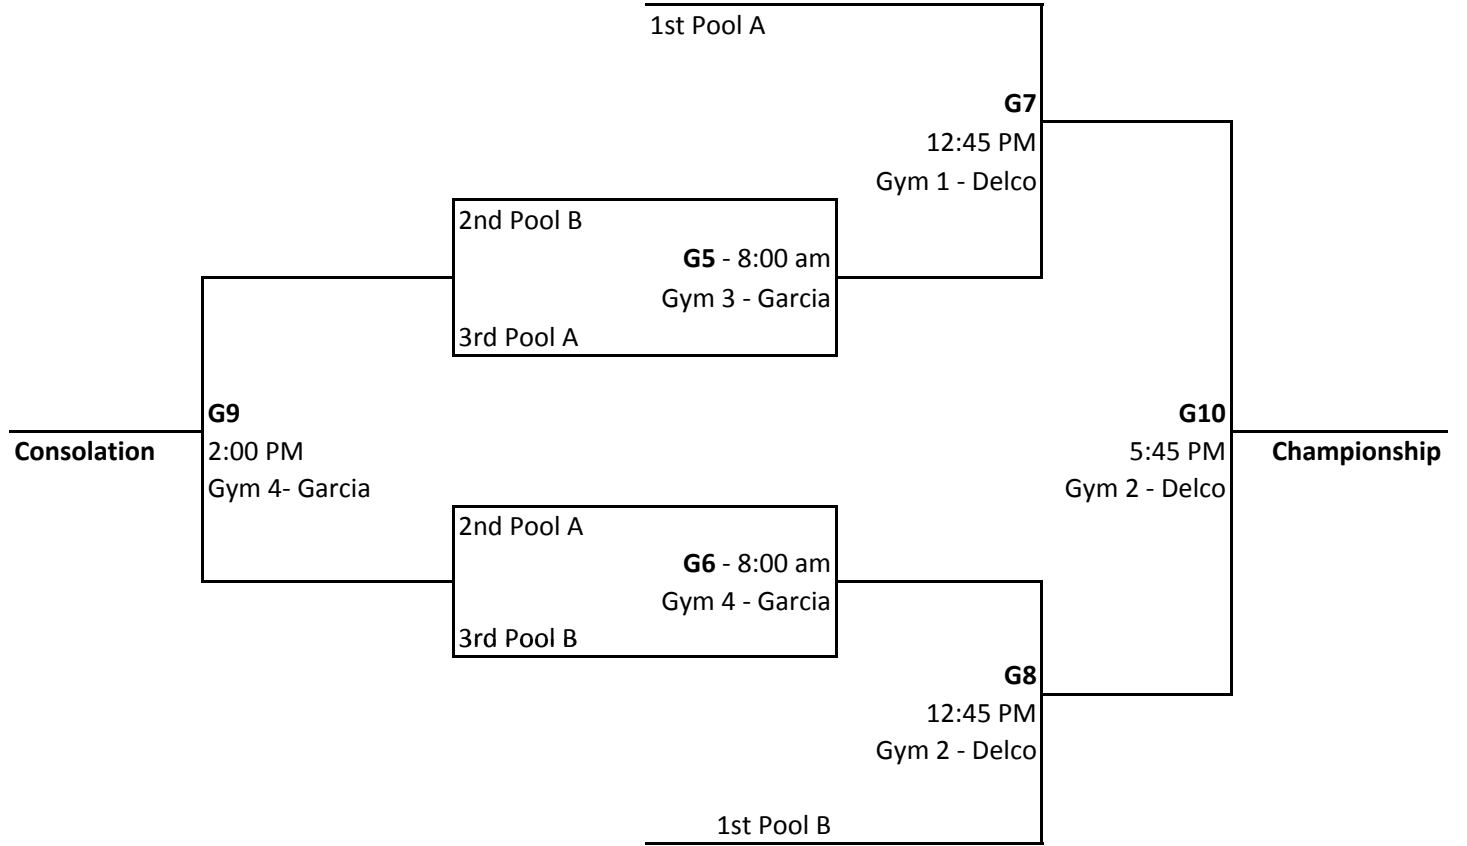

6th - Treaty Oak Division

Pool A

- 1 Lady ATX
- 2 South Side Hornets
- 3 South Texas Hoyas

Round Robin + Bracket

7th - LBJ Division

Pool A

- 5 360 Eagles
- 6 Cen-Tex Starzz
- 7 Dream Team -Roy
- 8 Waco Lady Panthers

Round Robin + Bracket

G3 - Championship: A1 _____ vs A2 _____

G4 - 3rd Place: A3 _____ vs A4 _____

8/9th - Texas Tower

Pool A

- 9 Katy Rebels-2016
- 10 Texas Crossfire
- 11 Extreme 212

Pool B

- 12 Katy Rebels Black-2015
- 13 Austin Lady Magic
- 14 Austin Glory

Round Robin + Bracket

15U - Capital

Pool A

22	Extreme 212 - Holmes			
23	Waco Lady Panthers-Black	Game 11 (G11)	A4_____	vs B4_____
24	Fury			
25	Katy Rebels -2014/2013	Game 12 (G12)	A3_____	vs B3_____

Pool B

26	360 Eagles	G13 - 3rd Place:	A2_____	vs B2_____
27	Austin Elite Silver			
28	Extreme 212	G14 - Championship:	A1_____	vs B1_____
29	Cy Fair Wildcats			

Round Robin + Match up final games

Elite Open - Longhorn